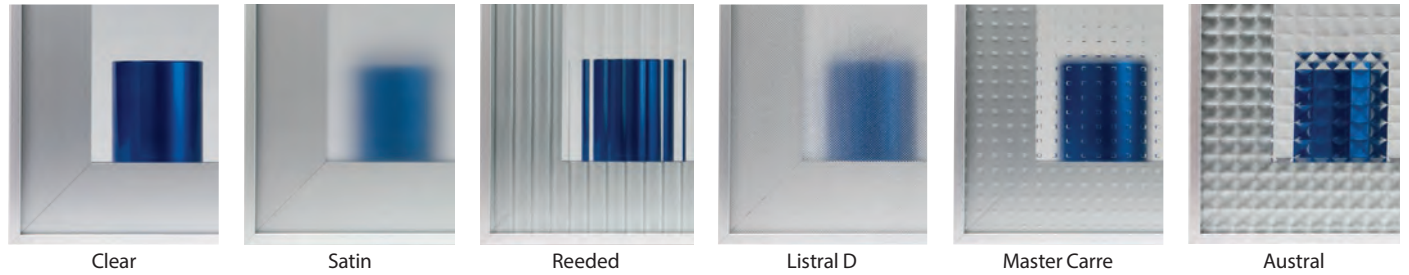

Macassar Ebony

Wenge

Zebrawood

Caramelized Bamboo

Contrasting Edgeband

Sequential grain matching available.

Cutting Edge

Frame Styles

Standard Insert Options

Making a major statement doesn't mean making a major investment; this aluminum collection is sleek and sophisticated making it easy and affordable to create focal points around the kitchen or bath.

PARAPAN®

Back Painted Glass

Back painted glass available in matte and gloss.

Albany

Amesbury

Bristol

San Raphael

Stockbridge