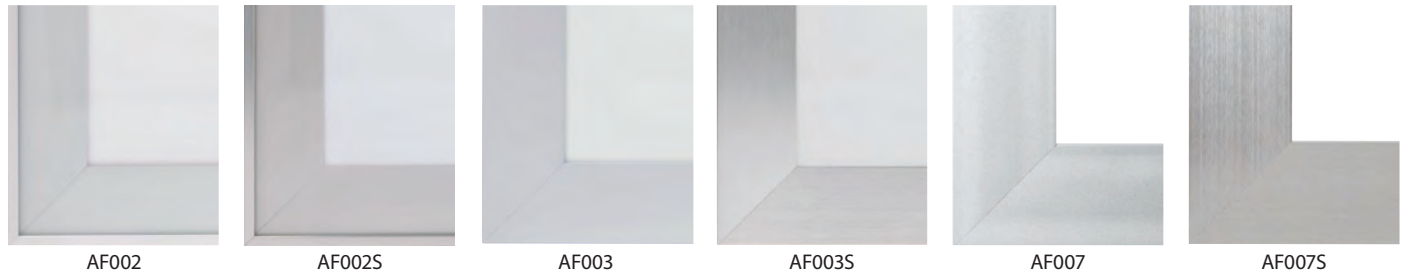

Macassar Ebony

Wenge

Zebrawood

Caramelized Bamboo

Contrasting Edgeband

Sequential grain matching available.

Cutting Edge

Frame Styles

Standard Insert Options

Making a major statement doesn't mean making a major investment; this aluminum collection is sleek and sophisticated making it easy and affordable to create focal points around the kitchen or bath.